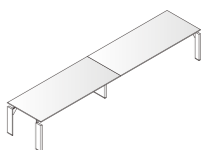

UTQ...VS cm. 160x160x74 h.

UTQ32...VS cm. 320x160x74 h.

UTQ48...VS cm. 480x160x74 h.

UTR48...VS cm. 480x160x74 h.

UT18...VBX cm. 180x80x74 h.

UT20...VBX cm. 200x100x74h.
UT24...VBX cm. 240x100x74h.

UT20N...VBX cm. 200x100x74h.
UT24N...VBX cm. 240x100x74h.

UT20M...VBX cm. 200x100x74h.
UT24M...VBX cm. 240x100x74h.

UD12...VBX cm. 180x80x74h.

Tavoli riunione in vetro Extralight
Extralight glass meeting tables

UTQ...VBX cm. 160x160x74 h.

UTQ32...VBX cm. 320x160x74 h.

UTQ48...VBX cm. 480x160x74 h.

UTR48...VBX cm. 480x160x74 h.

Scrivanie in vetro verniciato nero
Black glass desks

UT18...VN cm. 180x80x74 h.

UT20...VN cm. 200x100x74 h.
UT24...VN cm. 240x100x74 h.

UT20N...VN cm. 200x100x74 h.
UT24N...VN cm. 240x100x74 h.