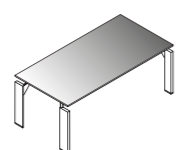

UT20M...VBX cm. 200x100x74h.
UT24M...VBX cm. 240x100x74h.

UD12...VBX cm. 180x80x74h.

Tavoli riunione in vetro Extralight
Extralight glass meeting tables

UTQ...VBX cm. 160x160x74 h.

UTQ32...VBX cm. 320x160x74 h.

UTQ48...VBX cm. 480x160x74 h.

UTR48...VBX cm. 480x160x74 h.

Scrivanie in vetro verniciato nero
Black glass desks

UT18...VN cm. 180x80x74 h.

UT20...VN cm. 200x100x74 h.
UT24...VN cm. 240x100x74 h.

UT20N...VN cm. 200x100x74 h.
UT24N...VN cm. 240x100x74 h.

UT20M...VN cm. 200x100x74 h.
UT24M...VN cm. 240x100x74 h.

Tavoli riunione in vetro verniciato nero
Black glass meeting tables

UTQ...VN cm. 160x160x74 h.

UTQ32...VN cm. 320x160x74 h.

UTQ48...VN cm. 480x160x74 h.

UTR48...VN cm. 480x160x74 h.

UD12...VN cm. 180x80x74 h.

UD12C...VN cm. 120x60x74 h.

Tavoli con piano in nobilitato
Tables with melamine top

UT18...N cm. 180x80x74 h.

UT20...N cm. 200x100x74 h.
UT24...N cm. 240x100x74 h.