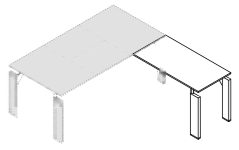

Alix

le informazioni tecniche

Tavoli con piano rivestito in pelle
Tables with leather top

UT20KKP cm. 200x100x74 h.
UT24KKP cm. 240x100x74 h.

UT20NKP cm. 200x100x74 h.
UT24NKP cm. 240x100x74 h.

UT20MWP cm. 200x100x74 h.
UT24MWP cm. 240x100x74 h.

UD12CKKP cm. 120x60x74 h.

UT20NKN cm. 200x100x74 h.
UT24NKN cm. 240x100x74 h.

UT20MWN cm. 200x100x74 h.
UT24MWN cm. 240x100x74 h.

UD12...N cm. 120x60x74 h.

Tavoli con piano in nobilitato
Tables with melamine top

UD12C...N cm. 120x60x74 h.

Tavoli con piano in legno
Tables with wooden top

UT20...L cm. 200x100x74 h.
UT24...L cm. 240x100x74 h.

UT20MWL cm. 200x100x74 h.
UT24MWL cm. 240x100x74 h.

UD12...L cm. 120x60x74 h.