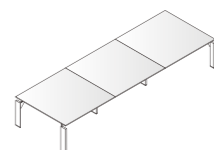

UTQ...VS cm. 160x160x74 h.

UTQ32...VS cm. 320x160x74 h.

UTQ48...VS cm. 480x160x74 h.

UTR48...VS cm. 480x160x74 h.

UT18...VBX cm. 180x80x74 h.

UT20...VBX cm. 200x100x74h.
UT24...VBX cm. 240x100x74h.

UT20N...VBX cm. 200x100x74h.
UT24N...VBX cm. 240x100x74h.

UT20M...VBX cm. 200x100x74h.
UT24M...VBX cm. 240x100x74h.

UD12...VBX cm. 180x80x74h.

Tavoli riunione in vetro Extralight
Extralight glass meeting tables

UTQ...VBX cm. 160x160x74 h.

UTQ32...VBX cm. 320x160x74 h.

UTQ48...VBX cm. 480x160x74 h.

UTR48...VBX cm. 480x160x74 h.

Scrivanie in vetro verniciato nero
Black glass desks

UT18...VN cm. 180x80x74 h.

UT20...VN cm. 200x100x74 h.
UT24...VN cm. 240x100x74 h.

UT20N...VN cm. 200x100x74 h.
UT24N...VN cm. 240x100x74 h.