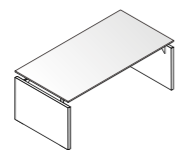

UT20...VS cm. 200x100x74 h.
UT24...VS cm. 240x100x74 h.

UD12C...VS cm. 120x60x74 h.

Scrivanie in vetro
Extralight
Extralight glass desks

UD12C...VN cm. 120x60x74 h.
UD12C...VBX cm. 120x60x74 h.

Tavoli riunione in vetro Satinovo
Satinovo glass meeting tables

UTQ...VS cm. 160x160x74 h.

UTQ32...VS cm. 320x160x74 h.

UTQ48...VS cm. 480x160x74 h.

UTR48...VS cm. 480x160x74 h.

UT18...VBX cm. 180x80x74 h.

UT20...VBX cm. 200x100x74h.
UT24...VBX cm. 240x100x74h.

UT20N...VBX cm. 200x100x74h.
UT24N...VBX cm. 240x100x74h.

UT20M...VBX cm. 200x100x74h.
UT24M...VBX cm. 240x100x74h.

UD12...VBX cm. 180x80x74h.

Tavoli riunione in vetro Extralight
Extralight glass meeting tables

UTQ...VBX cm. 160x160x74 h.

UTQ32...VBX cm. 320x160x74 h.

UTQ48...VBX cm. 480x160x74 h.

UTR48...VBX cm. 480x160x74 h.

Scrivanie in vetro verniciato nero
Black glass desks

UT18...VN cm. 180x80x74 h.

UT20...VN cm. 200x100x74 h.
UT24...VN cm. 240x100x74 h.

UT20N...VN cm. 200x100x74 h.
UT24N...VN cm. 240x100x74 h.