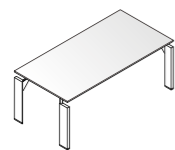

UT20...VS cm. 200x100x74 h.
UT24...VS cm. 240x100x74 h.

UD12C...VS cm. 120x60x74 h.

Scrivanie in vetro
Extralight
Extralight glass desks

UD12C...VN cm. 120x60x74 h.
UD12C...VBX cm. 120x60x74 h.

Tavoli riunione in vetro Satinovo
Satinovo glass meeting tables

UTQ...VS cm. 160x160x74 h.

UTQ32...VS cm. 320x160x74 h.

UTQ48...VS cm. 480x160x74 h.

UTR48...VS cm. 480x160x74 h.

UT18...VBX cm. 180x80x74 h.

UT20...VBX cm. 200x100x74h.
UT24...VBX cm. 240x100x74h.

UT20N...VBX cm. 200x100x74h.
UT24N...VBX cm. 240x100x74h.

UT20M...VBX cm. 200x100x74h.
UT24M...VBX cm. 240x100x74h.

UD12...VBX cm. 180x80x74h.

Tavoli riunione in vetro Extralight
Extralight glass meeting tables

UTQ...VBX cm. 160x160x74 h.

UTQ32...VBX cm. 320x160x74 h.