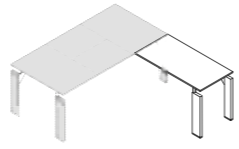

UD12CKKP cm. 120x60x74 h.

UT20NKN cm. 200x100x74 h.
UT24NKN cm. 240x100x74 h.

UT20MWN cm. 200x100x74 h.
UT24MWN cm. 240x100x74 h.

UD12...N cm. 120x60x74 h.

Tavoli con piano in nobilitato
Tables with melamine top

UD12C...N cm. 120x60x74 h.

Tavoli con piano in legno
Tables with wooden top

UT20...L cm. 200x100x74 h.
UT24...L cm. 240x100x74 h.

UT20MWL cm. 200x100x74 h.
UT24MWL cm. 240x100x74 h.

UD12...L cm. 120x60x74 h.

UT18...L cm. 180x80x74 h.

Scrivanie in vetro
Satinovo
Satinovo glass desks

UT20N...VS cm. 200x100x74 h.
UT24N...VS cm. 240x100x74 h.

UT20M...VS cm. 200x100x74 h.
UT24M...VS cm. 240x100x74 h.

UD12...VS cm. 180x80x74 h.