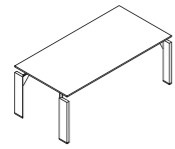

Alix

le informazioni tecniche

Tavoli con piano rivestito in pelle
Tables with leather top

UT20KKP cm. 200x100x74 h.
UT24KKP cm. 240x100x74 h.

UT20NKP cm. 200x100x74 h.
UT24NKP cm. 240x100x74 h.

UT20MWP cm. 200x100x74 h.
UT24MWP cm. 240x100x74 h.

UD12CKKP cm. 120x60x74 h.

UT20NKN cm. 200x100x74 h.
UT24NKN cm. 240x100x74 h.

UT20MWN cm. 200x100x74 h.
UT24MWN cm. 240x100x74 h.

UD12...N cm. 120x60x74 h.

Tavoli con piano in nobilitato
Tables with melamine top

UD12C...N cm. 120x60x74 h.

Tavoli con piano in legno
Tables with wooden top

UT20...L cm. 200x100x74 h.
UT24...L cm. 240x100x74 h.

UT20MWL cm. 200x100x74 h.
UT24MWL cm. 240x100x74 h.

UD12...L cm. 120x60x74 h.