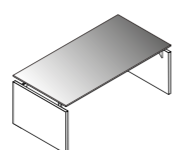

UT20M...VBX cm. 200x100x74h.
UT24M...VBX cm. 240x100x74h.

UD12...VBX cm. 180x80x74h.

Tavoli riunione in vetro Extralight
Extralight glass meeting tables

UTQ...VBX cm. 160x160x74 h.

UTQ32...VBX cm. 320x160x74 h.

UTQ48...VBX cm. 480x160x74 h.

UTR48...VBX cm. 480x160x74 h.

Scrivanie in vetro verniciato nero
Black glass desks

UT18...VN cm. 180x80x74 h.

UT20...VN cm. 200x100x74 h.
UT24...VN cm. 240x100x74 h.

UT20N...VN cm. 200x100x74 h.
UT24N...VN cm. 240x100x74 h.

UT20M...VN cm. 200x100x74 h.
UT24M...VN cm. 240x100x74 h.

Tavoli riunione in vetro verniciato nero
Black glass meeting tables

UTQ...VN cm. 160x160x74 h.

UTQ32...VN cm. 320x160x74 h.

UTQ48...VN cm. 480x160x74 h.

UTR48...VN cm. 480x160x74 h.

UD12...VN cm. 180x80x74 h.

UD12C...VN cm. 120x60x74 h.

Tavoli con piano in nobilitato
Tables with melamine top

UT18...N cm. 180x80x74 h.

UT20...N cm. 200x100x74 h.
UT24...N cm. 240x100x74 h.