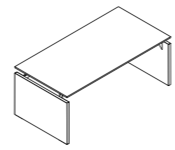

Alix

le informazioni tecniche

Tavoli con piano rivestito in pelle
Tables with leather top

UT20KKP cm. 200x100x74 h.
UT24KKP cm. 240x100x74 h.

UT20NKP cm. 200x100x74 h.
UT24NKP cm. 240x100x74 h.

UT20MWP cm. 200x100x74 h.
UT24MWP cm. 240x100x74 h.

UD12CKKP cm. 120x60x74 h.

UT20NKN cm. 200x100x74 h.
UT24NKN cm. 240x100x74 h.

UT20MWN cm. 200x100x74 h.
UT24MWN cm. 240x100x74 h.

UD12...N cm. 120x60x74 h.

Tavoli con piano in nobilitato
Tables with melamine top

UD12C...N cm. 120x60x74 h.

Tavoli con piano in legno
Tables with wooden top

UT20...L cm. 200x100x74 h.
UT24...L cm. 240x100x74 h.

UT20MWL cm. 200x100x74 h.
UT24MWL cm. 240x100x74 h.

UD12...L cm. 120x60x74 h.