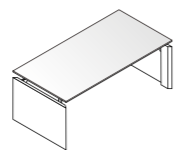

UT20...VS cm. 200x100x74 h.
UT24...VS cm. 240x100x74 h.

UD12C...VS cm. 120x60x74 h.

Scrivanie in vetro
Extralight
Extralight glass desks

UD12C...VN cm. 120x60x74 h.
UD12C...VBX cm. 120x60x74 h.

Tavoli riunione in vetro Satinovo
Satinovo glass meeting tables

UTQ...VS cm. 160x160x74 h.

UTQ32...VS cm. 320x160x74 h.

UTQ48...VS cm. 480x160x74 h.

UTR48...VS cm. 480x160x74 h.

UT18...VBX cm. 180x80x74 h.

UT20...VBX cm. 200x100x74h.
UT24...VBX cm. 240x100x74h.

UT20N...VBX cm. 200x100x74h.
UT24N...VBX cm. 240x100x74h.

UT20M...VBX cm. 200x100x74h.
UT24M...VBX cm. 240x100x74h.

UD12...VBX cm. 180x80x74h.

Tavoli riunione in vetro Extralight
Extralight glass meeting tables

UTQ...VBX cm. 160x160x74 h.

UTQ32...VBX cm. 320x160x74 h.

UTQ48...VBX cm. 480x160x74 h.

UTR48...VBX cm. 480x160x74 h.

Scrivanie in vetro verniciato nero
Black glass desks

UT18...VN cm. 180x80x74 h.

UT20...VN cm. 200x100x74 h.
UT24...VN cm. 240x100x74 h.

UT20N...VN cm. 200x100x74 h.
UT24N...VN cm. 240x100x74 h.