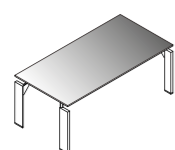

UTQ...VS cm. 160x160x74 h.

UTQ32...VS cm. 320x160x74 h.

UTQ48...VS cm. 480x160x74 h.

UTR48...VS cm. 480x160x74 h.

UT18...VBX cm. 180x80x74 h.

UT20...VBX cm. 200x100x74h.
UT24...VBX cm. 240x100x74h.

UT20N...VBX cm. 200x100x74h.
UT24N...VBX cm. 240x100x74h.

UT20M...VBX cm. 200x100x74h.
UT24M...VBX cm. 240x100x74h.

UD12...VBX cm. 180x80x74h.

Tavoli riunione in vetro Extralight
Extralight glass meeting tables

UTQ...VBX cm. 160x160x74 h.

UTQ32...VBX cm. 320x160x74 h.

UTQ48...VBX cm. 480x160x74 h.

UTR48...VBX cm. 480x160x74 h.

Scrivanie in vetro verniciato nero
Black glass desks

UT18...VN cm. 180x80x74 h.

UT20...VN cm. 200x100x74 h.
UT24...VN cm. 240x100x74 h.

UT20N...VN cm. 200x100x74 h.
UT24N...VN cm. 240x100x74 h.