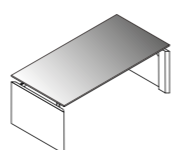

UT20M...VBX cm. 200x100x74h.
UT24M...VBX cm. 240x100x74h.

UD12...VBX cm. 180x80x74h.

Tavoli riunione in vetro Extralight
Extralight glass meeting tables

UTQ...VBX cm. 160x160x74 h.

UTQ32...VBX cm. 320x160x74 h.

UTQ48...VBX cm. 480x160x74 h.

UTR48...VBX cm. 480x160x74 h.

Scrivanie in vetro verniciato nero
Black glass desks

UT18...VN cm. 180x80x74 h.

UT20...VN cm. 200x100x74 h.
UT24...VN cm. 240x100x74 h.

UT20N...VN cm. 200x100x74 h.
UT24N...VN cm. 240x100x74 h.

UT20M...VN cm. 200x100x74 h.
UT24M...VN cm. 240x100x74 h.

Tavoli riunione in vetro verniciato nero
Black glass meeting tables

UTQ...VN cm. 160x160x74 h.

UTQ32...VN cm. 320x160x74 h.

UTQ48...VN cm. 480x160x74 h.

UTR48...VN cm. 480x160x74 h.

UD12...VN cm. 180x80x74 h.

UD12C...VN cm. 120x60x74 h.

Tavoli con piano in nobilitato
Tables with melamine top

UT18...N cm. 180x80x74 h.

UT20...N cm. 200x100x74 h.
UT24...N cm. 240x100x74 h.