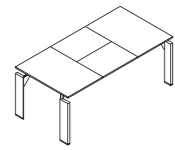

Alix

le informazioni tecniche

Tavoli con piano rivestito in pelle
Tables with leather top

UT20KKP cm. 200x100x74 h.
UT24KKP cm. 240x100x74 h.

UT20NKP cm. 200x100x74 h.
UT24NKP cm. 240x100x74 h.

UT20MWP cm. 200x100x74 h.
UT24MWP cm. 240x100x74 h.

UD12CKKP cm. 120x60x74 h.

UT20NKN cm. 200x100x74 h.
UT24NKN cm. 240x100x74 h.

UT20MWN cm. 200x100x74 h.
UT24MWN cm. 240x100x74 h.

UD12...N cm. 120x60x74 h.

Tavoli con piano in nobilitato
Tables with melamine top

UD12C...N cm. 120x60x74 h.

Tavoli con piano in legno
Tables with wooden top

UT20...L cm. 200x100x74 h.
UT24...L cm. 240x100x74 h.

UT20MWL cm. 200x100x74 h.
UT24MWL cm. 240x100x74 h.

UD12...L cm. 120x60x74 h.

UTR48...VN cm. 480x160x74 h.

UD12...VN cm. 180x80x74 h.

UD12C...VN cm. 120x60x74 h.

Tavoli con piano in nobilitato
Tables with melamine top

UT18...N cm. 180x80x74 h.

UT20...N cm. 200x100x74 h.
UT24...N cm. 240x100x74 h.