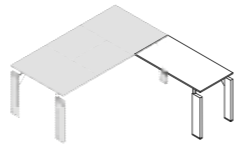

Alix

le informazioni tecniche

Tavoli con piano rivestito in pelle
Tables with leather top

UT20KKP cm. 200x100x74 h.
UT24KKP cm. 240x100x74 h.

UT20NKP cm. 200x100x74 h.
UT24NKP cm. 240x100x74 h.

UT20MWP cm. 200x100x74 h.
UT24MWP cm. 240x100x74 h.

UD12CKKP cm. 120x60x74 h.

UT20NKN cm. 200x100x74 h.
UT24NKN cm. 240x100x74 h.

UT20MWN cm. 200x100x74 h.
UT24MWN cm. 240x100x74 h.

UD12...N cm. 120x60x74 h.

Tavoli con piano in nobilitato
Tables with melamine top

UD12C...N cm. 120x60x74 h.

Tavoli con piano in legno
Tables with wooden top

UT20...L cm. 200x100x74 h.
UT24...L cm. 240x100x74 h.

UT20MWL cm. 200x100x74 h.
UT24MWL cm. 240x100x74 h.

UD12...L cm. 120x60x74 h.